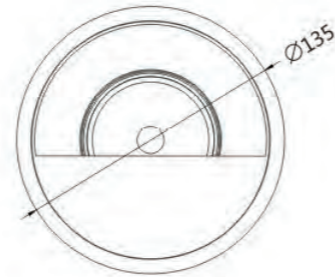

# LDB

**LDB 5**  
 Trim + body: Die-cast aluminium  
 Housing: 1.2mm matt black paint  
 Optic: High efficient reflector

**LDB 5A**  
 Trim + body: Die-cast aluminium  
 Housing: 1.2mm matt black paint  
 Optic: High efficient reflector

Wall-washer

Productcode type	Beam Angle	lumen*		CRI		kelvin		frame color		driver	
LDB 5											
	12°	12	1800 18	80	8	2700	27	white	01	standard	00
	24°	24	2200 22	90	9	3000	30	black	02	trailing edge	01
	40°	40	2500 25			4000	40	grey	03	1-10V	02
	60°	60	3000 30							dali	03
			3500 35								
			4000 40								