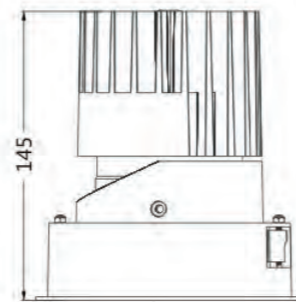

# LDB

**LDB 5**  
 Trim + body: Die-cast aluminium  
 Housing: 1.2mm matt black paint  
 Optic: High efficient reflector

**LDB 5A**  
 Trim + body: Die-cast aluminium  
 Housing: 1.2mm matt black paint  
 Optic: High efficient reflector

Wall-washer

Productcode type	Beam Angle	lumen*		CRI		kelvin		frame color		driver	
LDB 5											
	12°	12	1800 18	80	8	2700	27	white	01	standard	00
	24°	24	2200 22	90	9	3000	30	black	02	trailing edge	01
	40°	40	2500 25			4000	40	grey	03	1-10V	02
	60°	60	3000 30							dali	03
			3500 35								
			4000 40								

use the **red** suffix to make your productcode

\*minimum lumen output, lumen output depends of the color temperature.

Trimless frame

Cone color

Productcode type	Beam Angle	lumen*		CRI		kelvin		frame color		driver	
LDB 5A											
	12°	12	1800 18	80	8	2700	27	white	01	standard	00
	24°	24	2200 22	90	9	3000	30	black	02	trailing edge	01
	40°	40	2500 25			4000	40	grey	03	1-10V	02
	60°	60	3000 30							dali	03
			3500 35								
			4000 40								